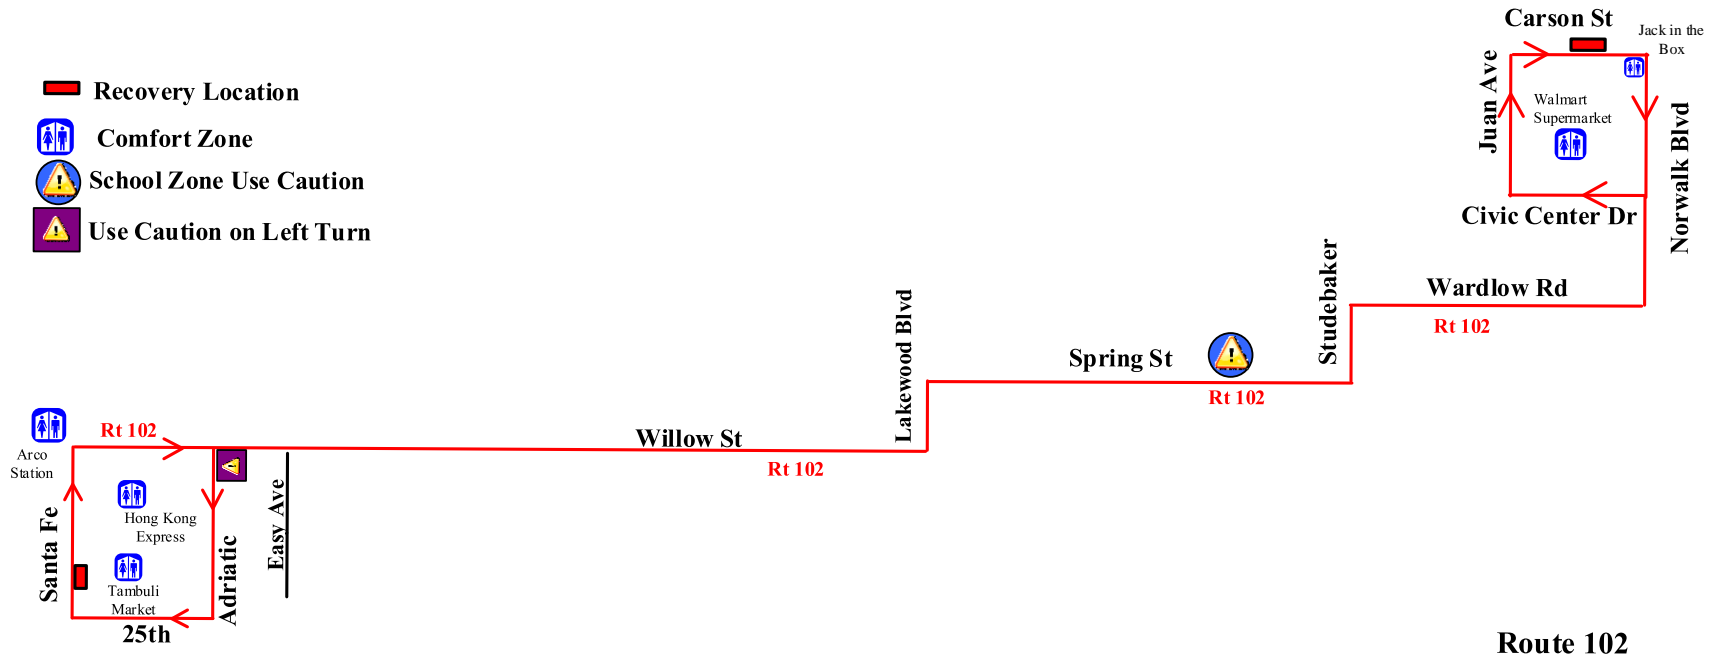

100 Series

-  Recovery Location
-  Comfort Zone
-  School Zone Use Caution
-  Use Caution on Left Turn

Route 102

Not to Scale

Turn Sheet for Route 102 Weekday Only

Inbound	Outbound
<p>From recovery location: Right Turn Norwalk Blvd Right Turn Wardlow Rd Left Turn Studebaker Rd Right Turn Spring Street Left Turn Lakewood Blvd. Right Turn Willow St Left Turn Adriatic Ave Right Turn 25th Street Right Turn Santa Fe Ave. Pull into to recovery location.</p> <p>(Headsign Change Location)</p>	<p>From recovery Location on Santa Fe Ave. at 25th Street (Northbound) Right Turn Willow Street Left Turn Lakewood Blvd. Right Turn Spring Street Left Turn Studebaker Rd. Right Turn Wardlow Rd. Left Turn Norwalk Blvd. Left Turn Civic Center Dr Right Turn Juan Right Turn Carson</p> <p>Travel to recovery location.</p> <p>(Headsign Change Location)</p>

Note: Turn Sheets Do Not Over Rule Running Board Sheets. Operators Have An Individual Responsibility To Read And Understand Each Running Board Sheet And Follow Any Instruction Accordingly... (Reviewed 2-5-20)